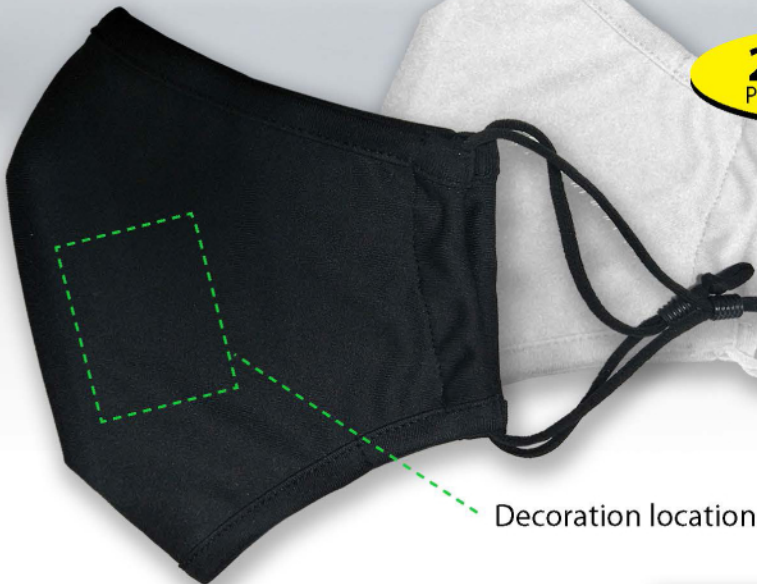

IN STOCK NOW

WASHABLE RE-USABLE MASKS

Available in :

SOLID BLACK, SOLID WHITE, SOLID NAVY, and SOLID GREY

2 LAYER
POLYESTER JERSEY

Decoration location

Mask Details:

Made in Vietnam

AVAILABLE IN ADULT AND YOUTH SIZES

- Machine washable
- Polyester jersey inner and outer (2 layers) with a pocket insert for the meltblown filter
- Adjustable elastic ear straps
- Flexible wire frame over the nose for secure fit

Adult (A001230) dimension: 9.5" wide x 6.1" high

Youth (A01230Y) dimension: 8.0" wide x 5.0" high

Meltblown filter
(sold separately)

BFE: 95% EFFICIENT AT 0.3 MICRONS

Adjustable
elastic
ear straps

Inside view
with label

MASK COLOURS AVAILABLE:

BLACK, WHITE, NAVY, and GREY

• **Minimum Order 50**

• **Call for quote for 1 colour print.**

(black, grey, white or navy print)

• **Adult & Youth**

www.jbscreenprint.com

Email: jmbeach@rogers.com